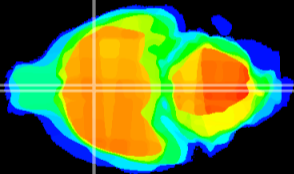

Coronal

Sagittal-R

Sagittal-L

ViBrism: CX15881
Horizontal

MPA