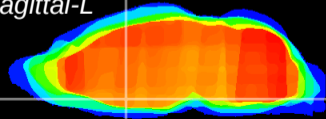

Coronal

Sagittal-R

Sagittal-L

ViBrism: CX15881
Horizontal

MPA