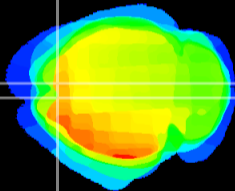

Coronal

Sagittal-R

Sagittal-L

ViBrism: CX15888
Horizontal

Cx motor