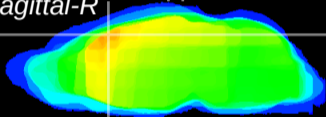

Coronal

Sagittal-R

Sagittal-L

ViBrism: CX15888
Horizontal

Cx motor