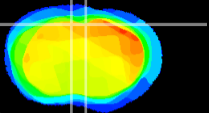

Coronal

Sagittal-R

Sagittal-L

ViBrism: CX15888
Horizontal

Cx motor