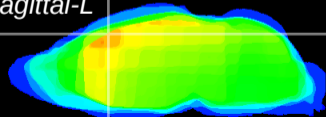

Coronal

Sagittal-R

Sagittal-L

ViBrism: CX15888
Horizontal

Cx motor