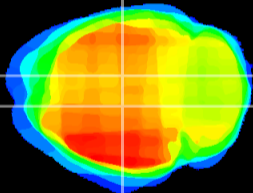

Coronal

Sagittal-R

Sagittal-L

ViBrism: CX15889
Horizontal

DG