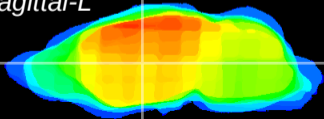

Coronal

Sagittal-R

Sagittal-L

ViBrism: CX15889
Horizontal

VA/VL