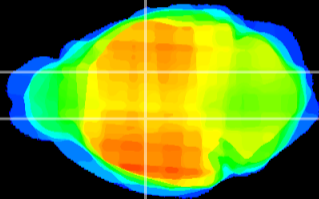

Coronal

Sagittal-R

Sagittal-L

ViBrism: CX15889
Horizontal

VA/VL