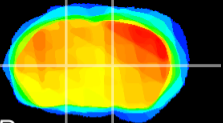

Coronal

Sagittal-R

Sagittal-L

ViBrism: CX15889
Horizontal

VA/VL