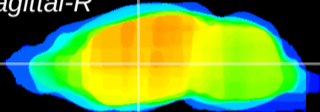

Coronal

Sagittal-R

Sagittal-L

ViBrism: CX15889
Horizontal

VA/VL