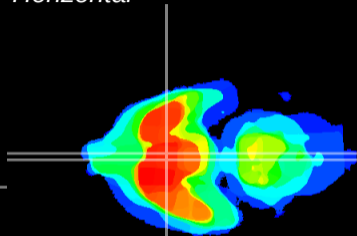

Coronal

Sagittal-R

Sagittal-L

ViBriSM: CX15890
Horizontal

SCN