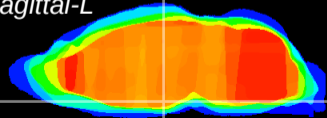

Coronal

Sagittal-R

Sagittal-L

ViBrism: CX15892
Horizontal

VMH