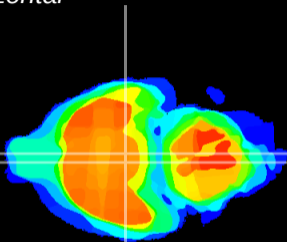

Coronal

Sagittal-R

Sagittal-L

ViBrism: CX15892
Horizontal

VMH