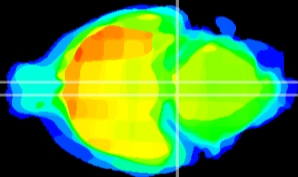

Coronal

Sagittal-R

Sagittal-L

ViBrism: CX15893
Horizontal

Pn