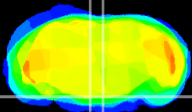

Coronal

Sagittal-R

Sagittal-L

ViBrism: CX15893
Horizontal

Pn