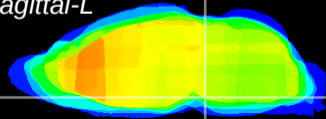

Coronal

Sagittal-R

Sagittal-L

ViBrism: CX15893
Horizontal

Pn