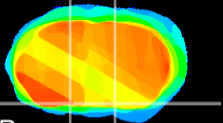

Coronal

Sagittal-R

Sagittal-L

ViBrism: CX15898
Horizontal

S0