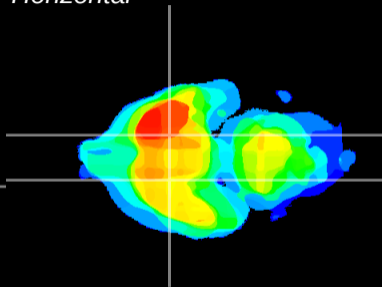

Coronal

Sagittal-R

Sagittal-L

ViBrism: CX15898
Horizontal

S0