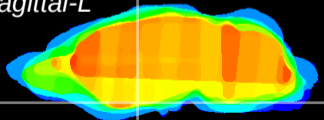

Coronal

Sagittal-R

Sagittal-L

ViBrism: CX15898
Horizontal

S0