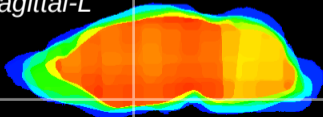

Coronal

Sagittal-R

Sagittal-L

ViBrism: CX15902  
Horizontal

LH