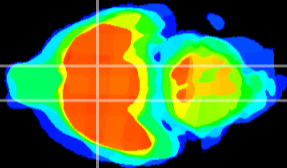

Coronal

Sagittal-R

Sagittal-L

ViBrism: CX15902  
Horizontal

LH