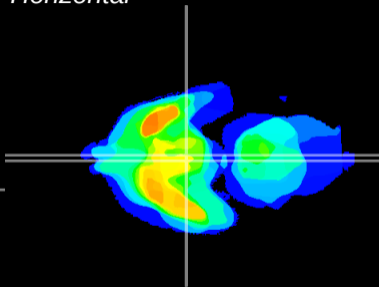

Coronal

Sagittal-R

Sagittal-L

ViBrism: CX15903
Horizontal

Arc