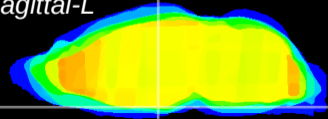

Coronal

Sagittal-R

Sagittal-L

ViBrism: CX15903
Horizontal

Arc