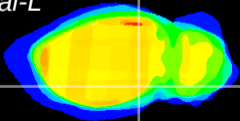

Coronal

Sagittal-R

Sagittal-L

ViBrism: CX15903
Horizontal

ventral S