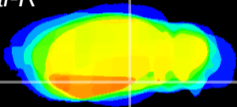

Coronal

Sagittal-R

Sagittal-L

ViBrism: CX15903
Horizontal

ventral S