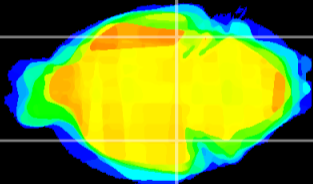

Coronal

Sagittal-R

Sagittal-L

ViBrism: CX15903
Horizontal

ventral S