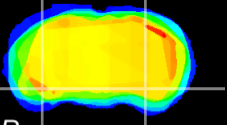

Coronal

Sagittal-R

Sagittal-L

ViBrism: CX15903
Horizontal

ventral S