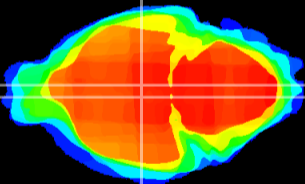

Coronal

Sagittal-R

Sagittal-L

ViBrism: CX15906
Horizontal

DM