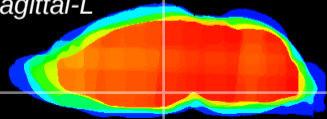

Coronal

Sagittal-R

Sagittal-L

ViBrism: CX15906
Horizontal

DM