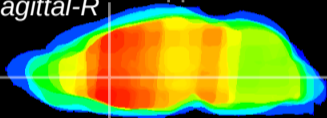

Coronal

Sagittal-R

Sagittal-L

ViBrism: CX15910
Horizontal

LS