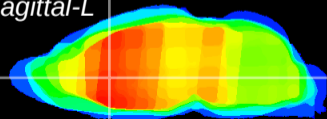

Coronal

Sagittal-R

Sagittal-L

ViBrism: CX15910
Horizontal

LS