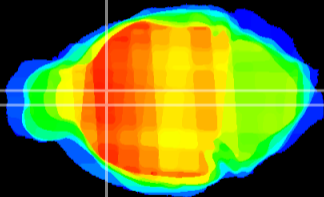

Coronal

Sagittal-R

Sagittal-L

ViBrism: CX15910
Horizontal

LS