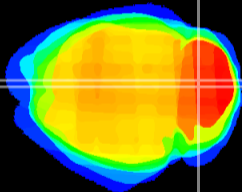

Coronal

Sagittal-R

Sagittal-L

ViBrism: CX15913
Horizontal

Cb vermis