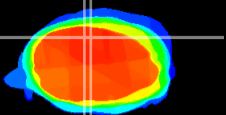

Coronal

Sagittal-R

Sagittal-L

ViBrism: CX15913
Horizontal

Cb vermis