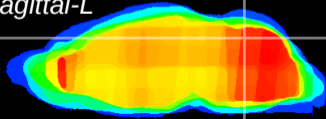

Coronal

Sagittal-R

Sagittal-L

ViBrism: CX15913
Horizontal

Cb vermis