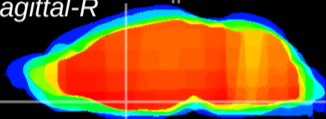

Coronal

Sagittal-R

Sagittal-L

ViBriSM: CX15914
Horizontal

MPA