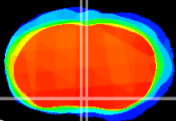

Coronal

Sagittal-R

Sagittal-L

ViBriSM: CX15914
Horizontal

MPA