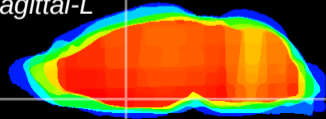

Coronal

Sagittal-R

Sagittal-L

ViBriSM: CX15914
Horizontal

MPA