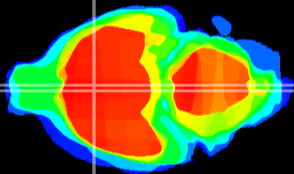

Coronal

Sagittal-R

Sagittal-L

ViBriSM: CX15914
Horizontal

MPA