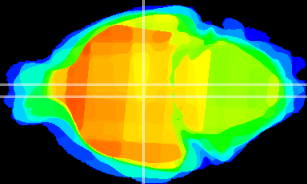

*Coronal*

*Sagittal-R*

*Sagittal-L*

ViBrism: CX15920  
*Horizontal*

DM