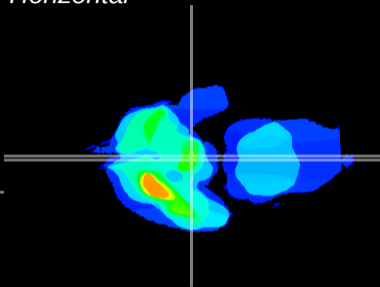

*Coronal*

*Sagittal-R*

*Sagittal-L*

ViBrism: CX15920  
*Horizontal*

ME