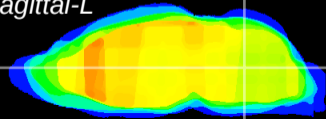

Coronal

Sagittal-R

Sagittal-L

ViBrism: CX15923
Horizontal

MVe