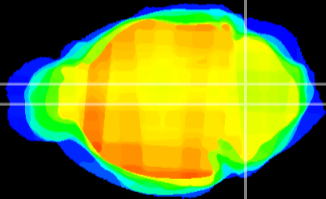

Coronal

Sagittal-R

Sagittal-L

ViBrism: CX15923
Horizontal

MVe