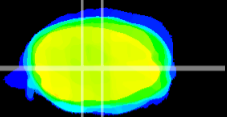

Coronal

Sagittal-R

Sagittal-L

ViBrism: CX15923
Horizontal

MVe