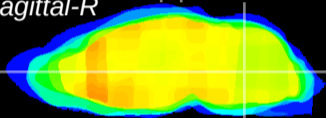

Coronal

Sagittal-R

Sagittal-L

ViBrism: CX15923
Horizontal

MVe