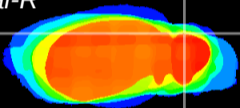

Coronal

Sagittal-R

Sagittal-L

ViBrism: CX15924
Horizontal

Cb lobe