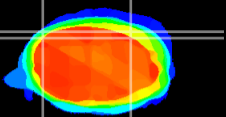

Coronal

Sagittal-R

Sagittal-L

ViBrism: CX15924
Horizontal

Cb lobe