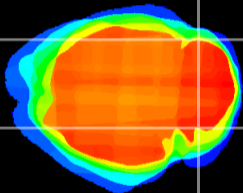

Coronal

Sagittal-R

Sagittal-L

ViBrism: CX15924
Horizontal

Cb lobe