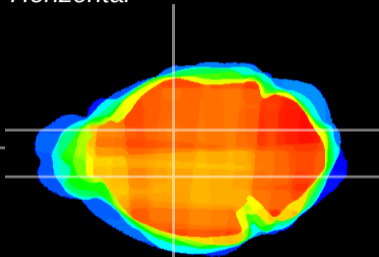

Coronal

Sagittal-R

Sagittal-L

ViBriSM: CX15924
Horizontal

VA/VL