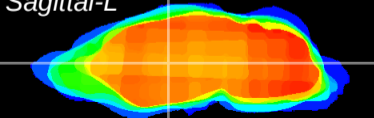

Coronal

Sagittal-R

Sagittal-L

ViBriSM: CX15924
Horizontal

VA/VL