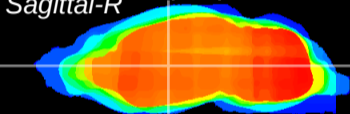

Coronal

Sagittal-R

Sagittal-L

ViBriSM: CX15924
Horizontal

VA/VL