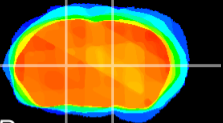

Coronal

Sagittal-R

Sagittal-L

ViBriSM: CX15924
Horizontal

VA/VL