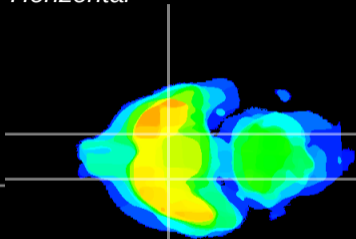

Coronal

Sagittal-R

Sagittal-L

ViBrism: CX15929
Horizontal

S0