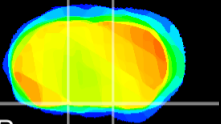

Coronal

Sagittal-R

Sagittal-L

ViBrism: CX15929
Horizontal

S0