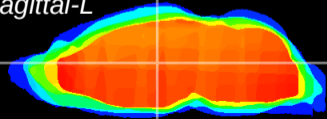

Coronal

Sagittal-R

Sagittal-L

ViBrism: CX15931
Horizontal

MD