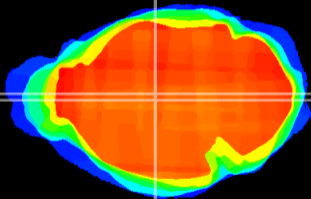

Coronal

Sagittal-R

Sagittal-L

ViBrism: CX15931
Horizontal

MD