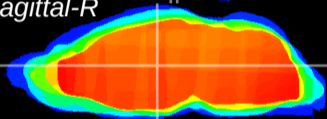

Coronal

Sagittal-R

Sagittal-L

ViBrism: CX15931
Horizontal

MD