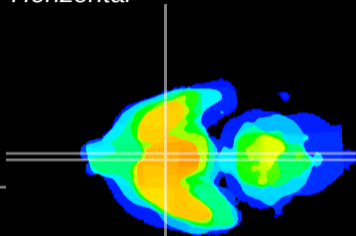

Coronal

Sagittal-R

Sagittal-L

ViBrism: CX15935
Horizontal

SCN