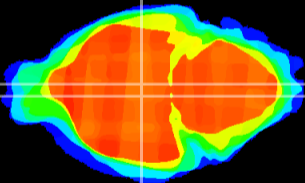

Coronal

Sagittal-R

Sagittal-L

ViBrism: CX15938
Horizontal

DM