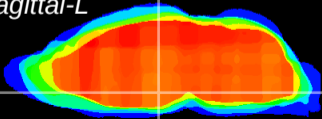

Coronal

Sagittal-R

Sagittal-L

ViBrism: CX15938
Horizontal

DM