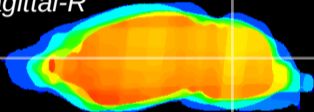

Coronal

Sagittal-R

Sagittal-L

ViBrism: CX15942
Horizontal

Cb nucleus