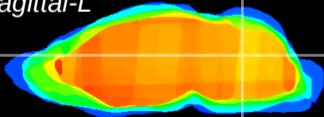

Coronal

Sagittal-R

Sagittal-L

ViBrism: CX15942
Horizontal

Cb nucleus