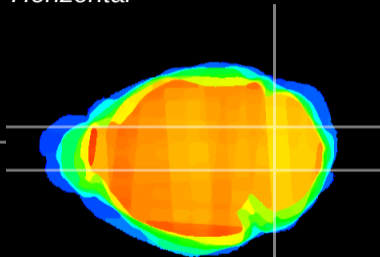

Coronal

Sagittal-R

Sagittal-L

ViBrism: CX15942
Horizontal

Cb nucleus