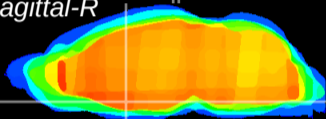

Coronal

Sagittal-R

Sagittal-L

ViBrism: CX15942
Horizontal

MPA