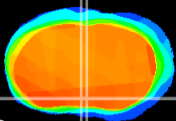

Coronal

Sagittal-R

Sagittal-L

ViBrism: CX15942
Horizontal

MPA