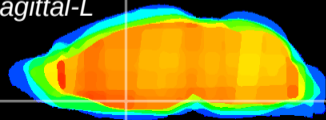

Coronal

Sagittal-R

Sagittal-L

ViBrism: CX15942
Horizontal

MPA