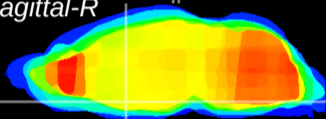

Coronal

Sagittal-R

Sagittal-L

ViBrism: CX15944
Horizontal

MPA