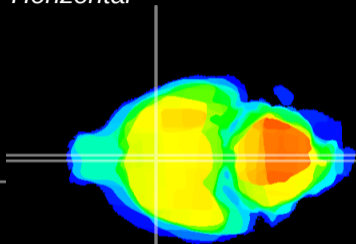

Coronal

Sagittal-R

Sagittal-L

ViBrism: CX15944
Horizontal

MPA