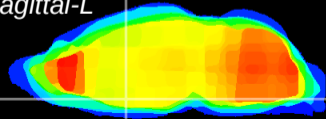

Coronal

Sagittal-R

Sagittal-L

ViBrism: CX15944
Horizontal

MPA