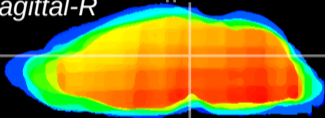

Coronal

Sagittal-R

Sagittal-L

ViBrism: CX15949
Horizontal

PAG