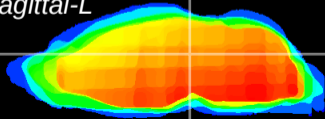

Coronal

Sagittal-R

Sagittal-L

ViBrism: CX15949
Horizontal

PAG