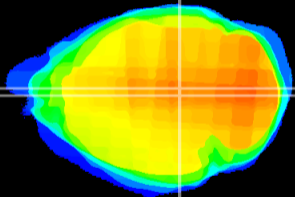

Coronal

Sagittal-R

Sagittal-L

ViBrism: CX15949
Horizontal

PAG