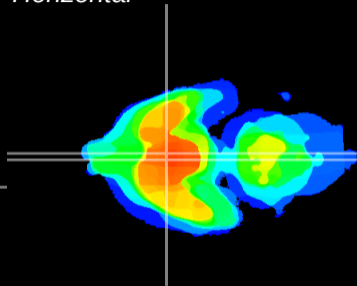

Coronal

Sagittal-R

Sagittal-L

ViBrism: CX15949
Horizontal

SCN