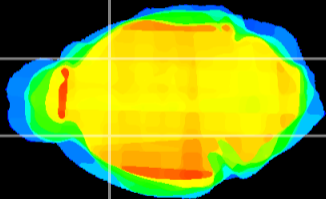

*Coronal*

*Sagittal-R*

*Sagittal-L*

ViBrism: CX15955  
*Horizontal*

CPU lateral