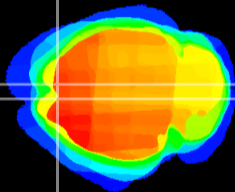

Coronal

Sagittal-R

Sagittal-L

ViBrism: CX15957
Horizontal

Cx motor