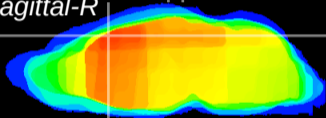

Coronal

Sagittal-R

Sagittal-L

ViBrism: CX15957
Horizontal

Cx motor