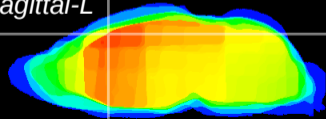

Coronal

Sagittal-R

Sagittal-L

ViBrism: CX15957
Horizontal

Cx motor