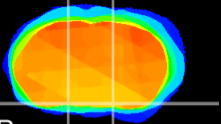

Coronal

Sagittal-R

Sagittal-L

ViBrism: CX15959
Horizontal

S0