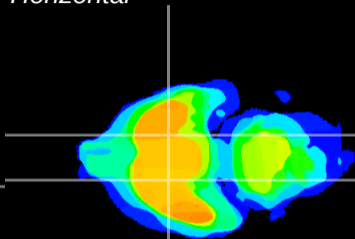

Coronal

Sagittal-R

Sagittal-L

ViBrism: CX15959
Horizontal

S0