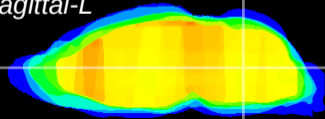

Coronal

Sagittal-R

Sagittal-L

ViBrism: CX15962
Horizontal

MVe