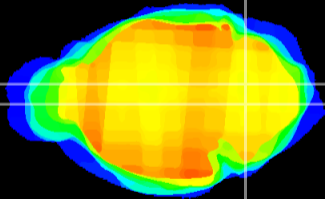

Coronal

Sagittal-R

Sagittal-L

ViBrism: CX15962
Horizontal

MVe