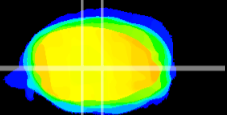

Coronal

Sagittal-R

Sagittal-L

ViBrism: CX15962
Horizontal

MVe