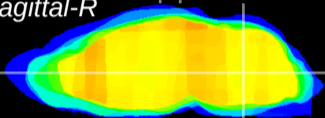

Coronal

Sagittal-R

Sagittal-L

ViBrism: CX15962
Horizontal

MVe