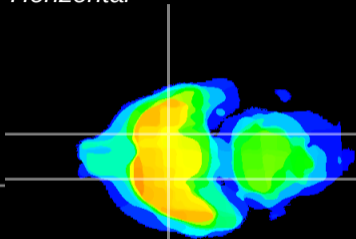

Coronal

Sagittal-R

Sagittal-L

ViBriSm: CX15965
Horizontal

S0