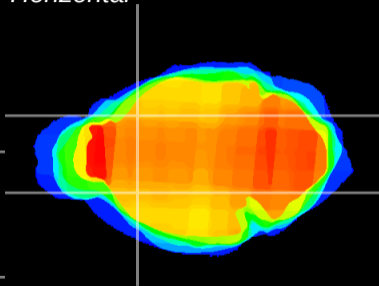

Coronal

Sagittal-R

Sagittal-L

ViBrism: CX15966  
Horizontal

CPU lateral