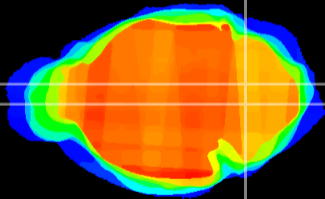

Coronal

Sagittal-R

Sagittal-L

ViBrism: CX15967
Horizontal

MVe