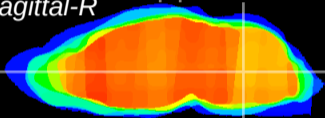

Coronal

Sagittal-R

Sagittal-L

ViBrism: CX15967
Horizontal

MVe