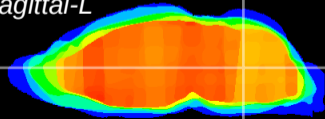

Coronal

Sagittal-R

Sagittal-L

ViBrism: CX15967
Horizontal

MVe