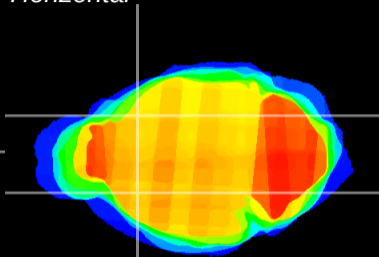

Coronal

Sagittal-R

Sagittal-L

ViBrism: CX15972
Horizontal

CPU lateral