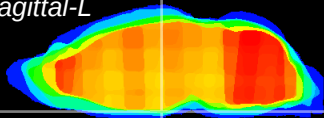

Coronal

Sagittal-R

Sagittal-L

ViBrism: CX15972
Horizontal

ME