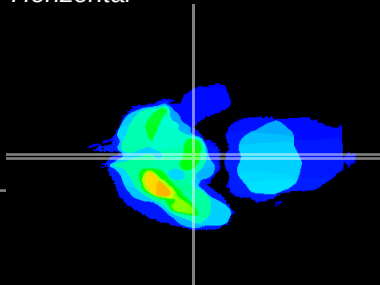

Coronal

Sagittal-R

Sagittal-L

ViBrism: CX15972
Horizontal

ME