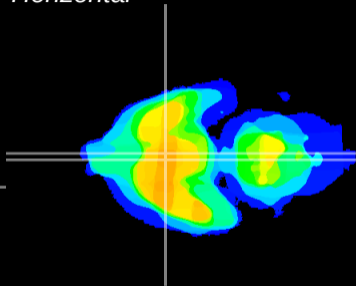

Coronal

Sagittal-R

Sagittal-L

ViBriSM: CX15972
Horizontal

SCN