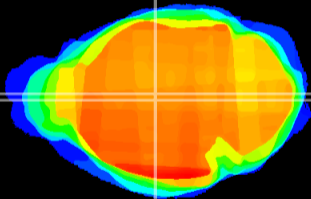

Coronal

Sagittal-R

Sagittal-L

ViBrism: CX15973
Horizontal

MD