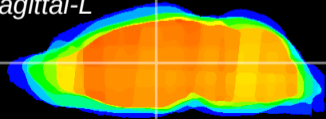

Coronal

Sagittal-R

Sagittal-L

ViBrism: CX15973
Horizontal

MD