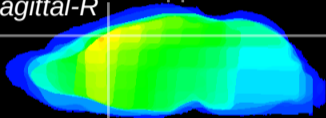

Coronal

Sagittal-R

Sagittal-L

ViBriSM: CX15976  
Horizontal

Cx motor