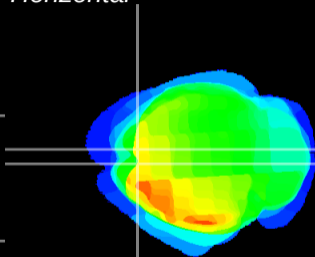

Coronal

Sagittal-R

Sagittal-L

ViBriSM: CX15976  
Horizontal

Cx motor