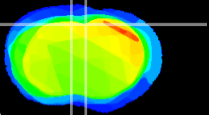

Coronal

Sagittal-R

Sagittal-L

ViBriSM: CX15976  
Horizontal

Cx motor