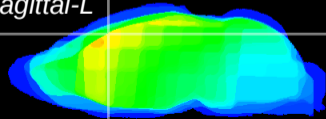

Coronal

Sagittal-R

Sagittal-L

ViBriSM: CX15976  
Horizontal

Cx motor