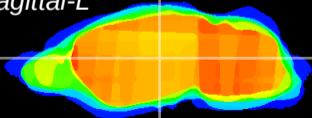

Coronal

Sagittal-R

Sagittal-L

ViBrism: CX15979
Horizontal

VPM/VPL