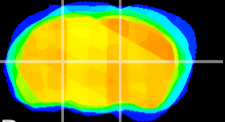

Coronal

Sagittal-R

Sagittal-L

ViBrism: CX15979
Horizontal

VPM/VPL