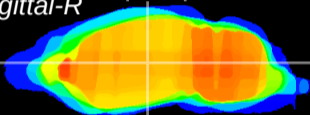

Coronal

Sagittal-R

Sagittal-L

ViBrism: CX15979
Horizontal

VPM/VPL