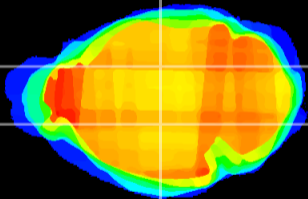

Coronal

Sagittal-R

Sagittal-L

ViBrism: CX15979
Horizontal

VPM/VPL