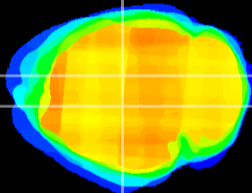

Coronal

Sagittal-R

Sagittal-L

ViBrism: CX15984
Horizontal

DG