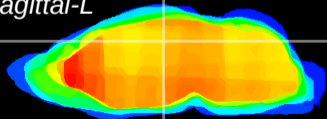

Coronal

Sagittal-R

Sagittal-L

ViBrism: CX15984
Horizontal

DG