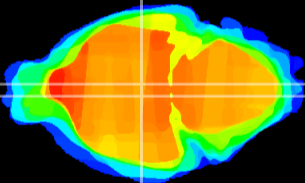

Coronal

Sagittal-R

Sagittal-L

ViBrism: CX15984
Horizontal

DM