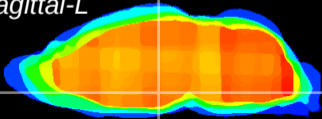

Coronal

Sagittal-R

Sagittal-L

ViBrism: CX15986
Horizontal

DM