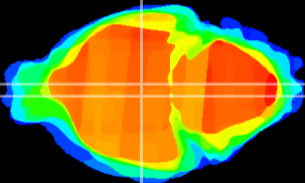

Coronal

Sagittal-R

Sagittal-L

ViBrism: CX15986
Horizontal

DM