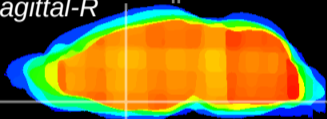

Coronal

Sagittal-R

Sagittal-L

ViBrism: CX15986
Horizontal

MPA