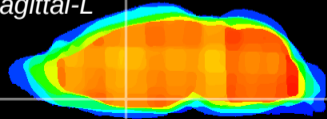

Coronal

Sagittal-R

Sagittal-L

ViBrism: CX15986
Horizontal

MPA