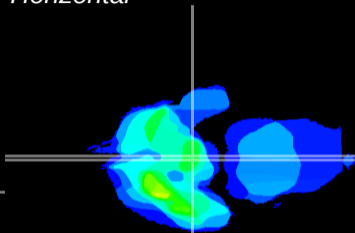

Coronal

Sagittal-R

Sagittal-L

ViBrism: CX15995
Horizontal

ME