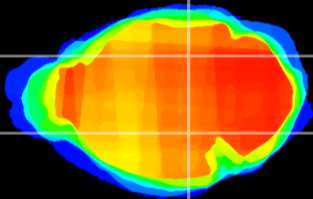

Coronal

Sagittal-R

Sagittal-L

ViBrism: CX15998
Horizontal

MG