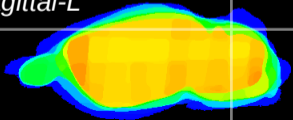

Coronal

Sagittal-R

Sagittal-L

ViBrism: CX15999
Horizontal

Cb lobe