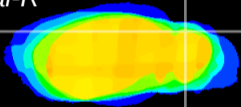

Coronal

Sagittal-R

Sagittal-L

ViBrism: CX15999
Horizontal

Cb lobe