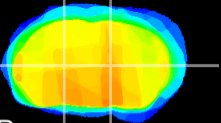

Coronal

Sagittal-R

Sagittal-L

ViBriSM: CX16000
Horizontal

VA/VL