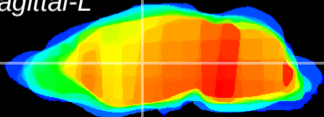

Coronal

Sagittal-R

Sagittal-L

ViBriSM: CX16000
Horizontal

VA/VL