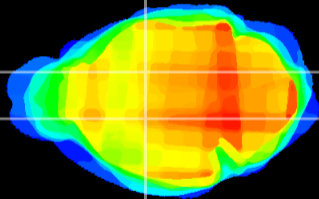

Coronal

Sagittal-R

Sagittal-L

ViBriSM: CX16000
Horizontal

VA/VL