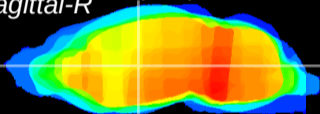

Coronal

Sagittal-R

Sagittal-L

ViBriSM: CX16000
Horizontal

VA/VL